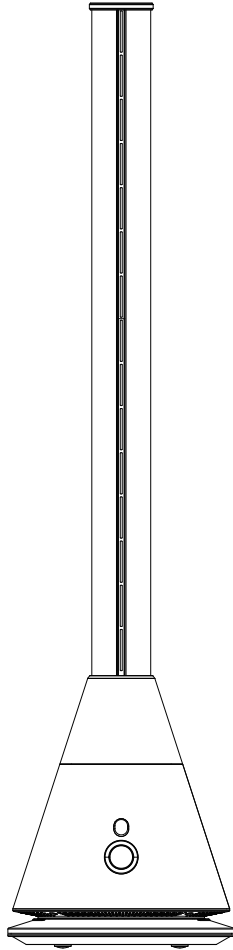

Instruction manual

Slim fan

Indoor use only

Model : SKJ-CR010