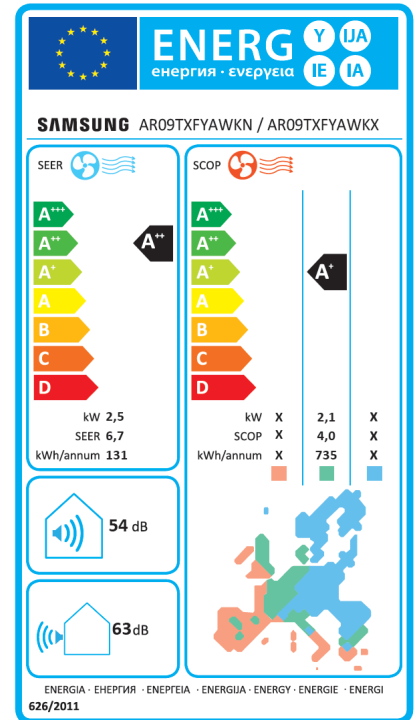

* Tested on the AR12TXCAAWKEU model compared with the Samsung conventional model AQ12EASER.

Samsung Cebu 25 & 35

AR09TXFYAWKNEU & AR12TXFYAWKNEU

SAMSUNG

	Model Code	AR09TXFYAWKNEU	AR12TXFYAWKNEU	
Capacity	Capacity (Cooling, kW)	2.50 kW	3.50 kW	
	Capacity (Heating, kW)	3.20 kW	3.50 kW	
	Capacity (Cooling, Min - Max, kW)	0.9 - 3.35 kW	0.9 - 4.0 kW	
	Capacity (Heating, Min - Max, kW)	0.9 - 4.5 kW	0.9 - 5.0 kW	
	Energy Efficiency	SEER(W/W, Energy Label)	6.70	6.50
Energy Efficiency	EER (Cooling, W/W)	3.57 W/W	2.87 W/W	
	COP (Heating, W/W)	3.81 W/W	3.72 W/W	
	Energy Efficiency Class for cooling (Grade)	A++	A++	
	Energy Efficiency Class for heating in 'Average' heating season (Grade)	A+	A+	
	Energy Efficiency Class for heating in 'Average' heating season (W/W)	4.00	4.00	
Noise Level	Sound Power Level(Indoor, Cooling, dBA)	54 dBA	56 dBA	
	Sound Power Level(Outdoor, Cooling, dBA)	63 dBA	64 dBA	
	Noise Level (Indoor, High/Low, dBA)	37 / 19 dBA	38 / 19 dBA	
	Noise Level (Outdoor, High/Low, dBA)	46 dBA	47 dBA	
	Electrical Data	Power Source(Φ/V/Hz)	1 / 220-240 / 50	1 / 220-240 / 50
Electrical Data	Power Consumption(Cooling, W)	700 W	1220 W	
	Power Consumption(Heating, W)	840 W	940 W	
	Operating Current(Cooling, A)	3.6 A	5.6 A	
	Operating Current(Heating, A)	4.0 A	4.5 A	
	Physical specification	Gross Dimension (Indoor, WxHxD)	880*290*375 mm	880*290*375 mm
Physical specification	Gross Dimension (Outdoor, WxHxD)	778*550*331 mm	778*550*331 mm	
	Net Dimension (Indoor, WxHxD)	820*299*215 mm	820*299*215 mm	
	Net Dimension (Outdoor, WxHxD)	660*475*242 mm	660*475*242 mm	
	Gross Weight (Indoor, kg)	11.1 kg	11.1 kg	
	Gross Weight (Outdoor, kg)	24.3 kg	24.3 kg	
Technical Information	Net Weight (Indoor, kg)	9.1 kg	9.1 kg	
	Net Weight (Outdoor, kg)	22.6 kg	22.6 kg	
	Loading Quantity (20/40/40Hft without Pipe)	120 / 248 / 280	120 / 248 / 280	
	Piping Length (Max, m)	15 m	15 m	
	Piping Height (Max, m)	8 m	8 m	
Technical Information	SVC Valve (Liquid (ODxL))	6.35	6.35	
	SVC Valve (Gas (ODxL))	9.52	9.52	
	Moisture Removal (l/hr)	1.0 l/hr	1.5 l/hr	
	Air Circulation (Cooling, m ³ /min)	10.5 m ³ /min	10.9 m ³ /min	
	Refrigerant (Type)	R32(Contains fluorinated greenhouse gases, GWP=675)		
Technical Information	Refrigerant (Charging, kg)	0.70 kg	0.70 kg	
	Refrigerant (Charging, tCO ₂ e)	0.47 tCO ₂ e	0.47 tCO ₂ e	
	Low Ambient (Cooling, °C)	-10-46 °C	-10-46 °C	
	Low Ambient (Heating, °C)	-15-24 °C	-15-24 °C	
	Outdoor Unit (Compressor Type)	BLDC	BLDC	
Air Flow	Outdoor Unit (Anti-Corrosion Fin)	Yes	Yes	
	Air Direction Control (Up/Down)	Auto	Auto	
	Air Direction Control (Left/Right)	Manual	Manual	
	Air Purification	Easy Filter Plus (Anti-Bacteria)	Yes	Yes
	Auto Clean (Self Cleaning)	Yes	Yes	
Convenience	SmartThings	Yes	Yes	
	Filter Cleaning Indicator	Yes	Yes	
	Indoor Temp. Display	Yes	Yes	
	Display On/Off	Yes	Yes	
	Beep On/Off	Yes	Yes	
Operating Mode	24-Hour Timer	Yes	Yes	
	Auto Changeover	Yes	Yes	
	Auto Restart	Yes	Yes	
	Auto Mode	Yes	Yes	
	Fast Cool	Yes	Yes	
Operating Mode	Good Sleep	Yes	Yes	
	Eco Mode	Yes	Yes	
	Dehumidification	Yes	Yes	