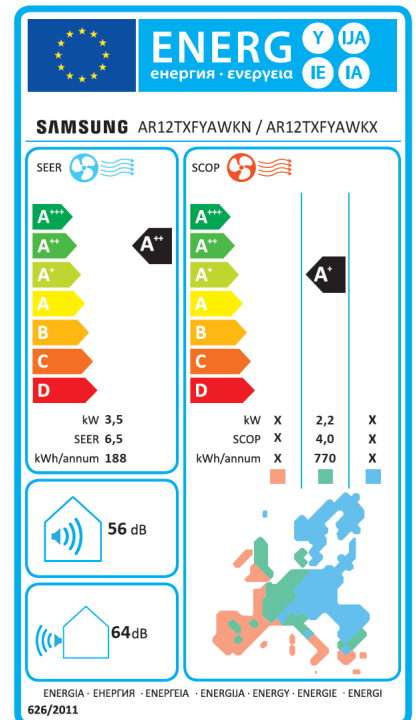

* Tested on the AR12TXCAAWKEU model compared with the Samsung conventional model AQ12EASER.

Samsung Cebu 25 & 35

AR09TXFYAWKNEU & AR12TXFYAWKNEU

SAMSUNG

	Model Code	AR09TXFYAWKNEU	AR12TXFYAWKNEU	
Capacity	Capacity (Cooling, kW)	2.50 kW	3.50 kW	
	Capacity (Heating, kW)	3.20 kW	3.50 kW	
	Capacity (Cooling, Min - Max, kW)	0.9 - 3.35 kW	0.9 - 4.0 kW	
	Capacity (Heating, Min - Max, kW)	0.9 - 4.5 kW	0.9 - 5.0 kW	
	Energy Efficiency	SEER(W/W, Energy Label)	6.70	6.50
Energy Efficiency	EER (Cooling, W/W)	3.57 W/W	2.87 W/W	
	COP (Heating, W/W)	3.81 W/W	3.72 W/W	
	Energy Efficiency Class for cooling (Grade)	A++	A++	
	Energy Efficiency Class for heating in 'Average' heating season (Grade)	A+	A+	
	Energy Efficiency Class for heating in 'Average' heating season (W/W)	4.00	4.00	
Noise Level	Sound Power Level(Indoor, Cooling, dBA)	54 dBA	56 dBA	
	Sound Power Level(Outdoor, Cooling, dBA)	63 dBA	64 dBA	
	Noise Level (Indoor, High/Low, dBA)	37 / 19 dBA	38 / 19 dBA	
	Noise Level (Outdoor, High/Low, dBA)	46 dBA	47 dBA	
	Electrical Data	Power Source(Φ/V/Hz)	1 / 220-240 / 50	1 / 220-240 / 50
Electrical Data	Power Consumption(Cooling, W)	700 W	1220 W	
	Power Consumption(Heating, W)	840 W	940 W	
	Operating Current(Cooling, A)	3.6 A	5.6 A	
	Operating Current(Heating, A)	4.0 A	4.5 A	
	Physical specification	Gross Dimension (Indoor, WxHxD)	880*290*375 mm	880*290*375 mm
Physical specification	Gross Dimension (Outdoor, WxHxD)	778*550*331 mm	778*550*331 mm	
	Net Dimension (Indoor, WxHxD)	820*299*215 mm	820*299*215 mm	
	Net Dimension (Outdoor, WxHxD)	660*475*242 mm	660*475*242 mm	
	Gross Weight (Indoor, kg)	11.1 kg	11.1 kg	
	Gross Weight (Outdoor, kg)	24.3 kg	24.3 kg	
Technical Information	Net Weight (Indoor, kg)	9.1 kg	9.1 kg	
	Net Weight (Outdoor, kg)	22.6 kg	22.6 kg	
	Loading Quantity (20/40/40Hft without Pipe)	120 / 248 / 280	120 / 248 / 280	
	Piping Length (Max, m)	15 m	15 m	
	Piping Height (Max, m)	8 m	8 m	
Technical Information	SVC Valve (Liquid (ODxL))	6.35	6.35	
	SVC Valve (Gas (ODxL))	9.52	9.52	
	Moisture Removal (l/hr)	1.0 l/hr	1.5 l/hr	
	Air Circulation (Cooling, m ³ /min)	10.5 m ³ /min	10.9 m ³ /min	
	Refrigerant (Type)	R32(Contains fluorinated greenhouse gases, GWP=675)		
Technical Information	Refrigerant (Charging, kg)	0.70 kg	0.70 kg	
	Refrigerant (Charging, tCO ₂ e)	0.47 tCO ₂ e	0.47 tCO ₂ e	
	Low Ambient (Cooling, °C)	-10-46 °C	-10-46 °C	
	Low Ambient (Heating, °C)	-15-24 °C	-15-24 °C	
	Outdoor Unit (Compressor Type)	BLDC	BLDC	
Air Flow	Outdoor Unit (Anti-Corrosion Fin)	Yes	Yes	
	Air Direction Control (Up/Down)	Auto	Auto	
	Air Direction Control (Left/Right)	Manual	Manual	
	Air Purification	Easy Filter Plus (Anti-Bacteria)	Yes	Yes
	Auto Clean (Self Cleaning)	Yes	Yes	
Convenience	SmartThings	Yes	Yes	
	Filter Cleaning Indicator	Yes	Yes	
	Indoor Temp. Display	Yes	Yes	
	Display On/Off	Yes	Yes	
	Beep On/Off	Yes	Yes	
Operating Mode	24-Hour Timer	Yes	Yes	
	Auto Changeover	Yes	Yes	
	Auto Restart	Yes	Yes	
	Auto Mode	Yes	Yes	
	Fast Cool	Yes	Yes	
Operating Mode	Good Sleep	Yes	Yes	
	Eco Mode	Yes	Yes	
	Dehumidification	Yes	Yes	